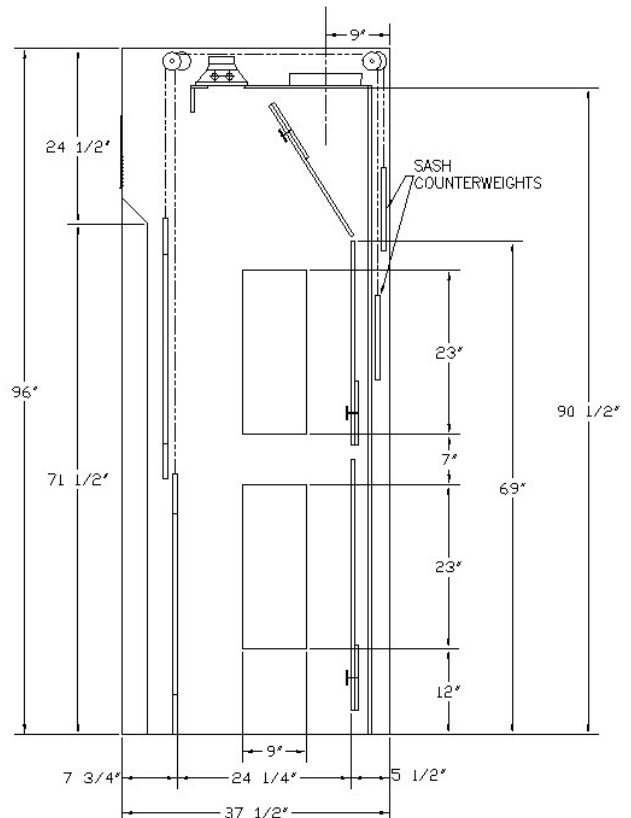

The CleanAir floor mounted fume hood is offered in a variety of widths, depths and heights and is designed to be easily customized to fit the customers specific application. With the ability to add pass-thru openings in the side walls, stainless steel access doors, and either angled or flat front posts, the CleanAir Series provides you with the versatility, durability and quality you also find in our benchtop models. With the easy to remove front panel, these hoods are perfect for chemical processes that require the need to move large pieces of a equipment in and out of the containment area.

PERFORMANCE AND AFFORDABILITY - WITHOUT COMPROMISE

- 16g cold-rolled steel superstructure
- Stainless steel sash frame and guides
- Angled or flat posts designs for smooth airflow transition
- Three-piece baffle system
- LED (or explosion-proof) lighting for improved visibility
- Chemical resistant poly resin liner
- Chemical resistant powder coat finish
- ASHRAE-110 tested and approved
- 28 different width and depth configurations available

Below are the standard floor-mounted hood sizes. Custom sizes to fit specific applications are available. Please contact us directly to determine the best fit for your project and to get specific dimensioning and CFM specifications.

PART NUMBER	DIMENSIONS			INT. WORKING AREA			HOOD OPENING		CFM @ 18"*	CFM @ 32"*	HOOD WEIGHT
	W	H	D	W	H	D	W	H			
LAWI4896	48"	96"	37.5"	39.5"	69"	24.25"	39.5"	72"	493	877	925
LAWI6096	60"	96"	37.5"	51.5"	69"	24.25"	51.5"	72"	643	1144	1125
LAWI7296	72"	96"	37.5"	63.5"	69"	24.25"	63.5"	72"	793	1411	1325
LAWI8496	84"	96"	37.5"	75.5"	69"	24.25"	75.5"	72"	943	1633	1725
LAWI9696	96"	96"	37.5"	87.5"	69"	24.25"	87.5"	72"	1093	1944	1930