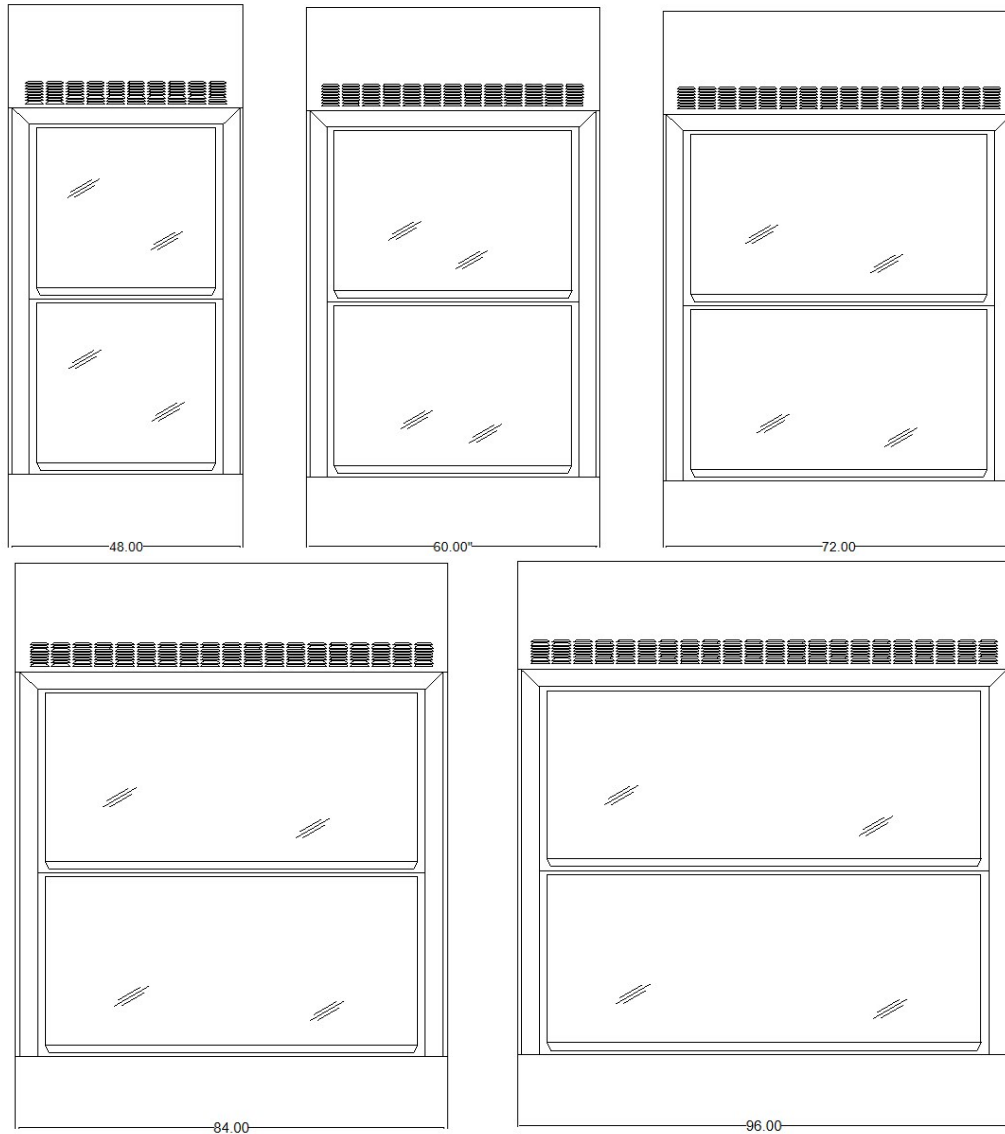

Below are the standard floor-mounted hood sizes. Custom sizes to fit specific applications are available. Please contact us directly to determine the best fit for your project and to get specific dimensioning and CFM specifications.

PART NUMBER	DIMENSIONS			INT. WORKING AREA			HOOD OPENING		CFM @ 18"*	CFM @ 32"*	HOOD WEIGHT
	W	H	D	W	H	D	W	H			
LAWI4896	48"	96"	37.5"	39.5"	69"	24.25"	39.5"	72"	493	877	925
LAWI6096	60"	96"	37.5"	51.5"	69"	24.25"	51.5"	72"	643	1144	1125
LAWI7296	72"	96"	37.5"	63.5"	69"	24.25"	63.5"	72"	793	1411	1325
LAWI8496	84"	96"	37.5"	75.5"	69"	24.25"	75.5"	72"	943	1633	1725
LAWI9696	96"	96"	37.5"	87.5"	69"	24.25"	87.5"	72"	1093	1944	1930

*CFM calculated using 100 fpm

STANDARD COLOR OPTIONS (CUSTOM COLOR-MATCH AVAILABLE)